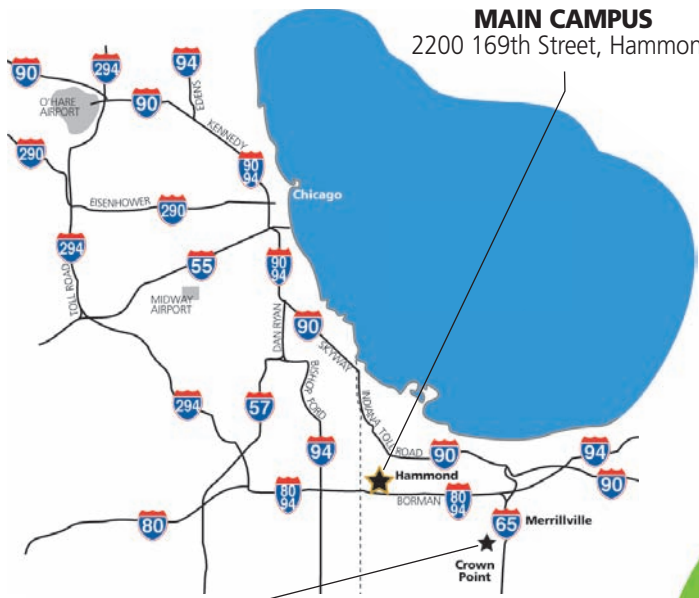

# PURDUE

UNIVERSITY

## CALUMET

### MAIN CAMPUS

2200 169th Street, Hammond

**17** Entrepreneurship Center  
1247 East 169th Street, Hammond  
**17a.** Couple & Family Therapy

**18** Academic Learning Center  
Merrillville

**19** Purdue Technology Center of NWI  
Merrillville